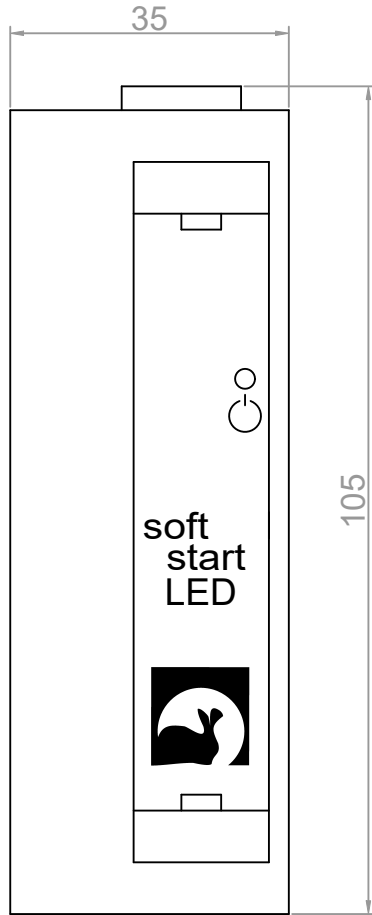

rabbit SYSTEMY STEROWANIA OŚWIETLENIEM ULICZNYM	Soft start LED - starting current limiter	
	Rabbit Sp. z o.o. ul. Krakowska 141-155, 50-428 Wrocław tel. +48 71 328 50 65 projekty@rabbit.pl www.rabbit.pl	Soft start LED DIN A4
	Page: 2 / 2	Date: 01.04.2022
		Scale: 1:1