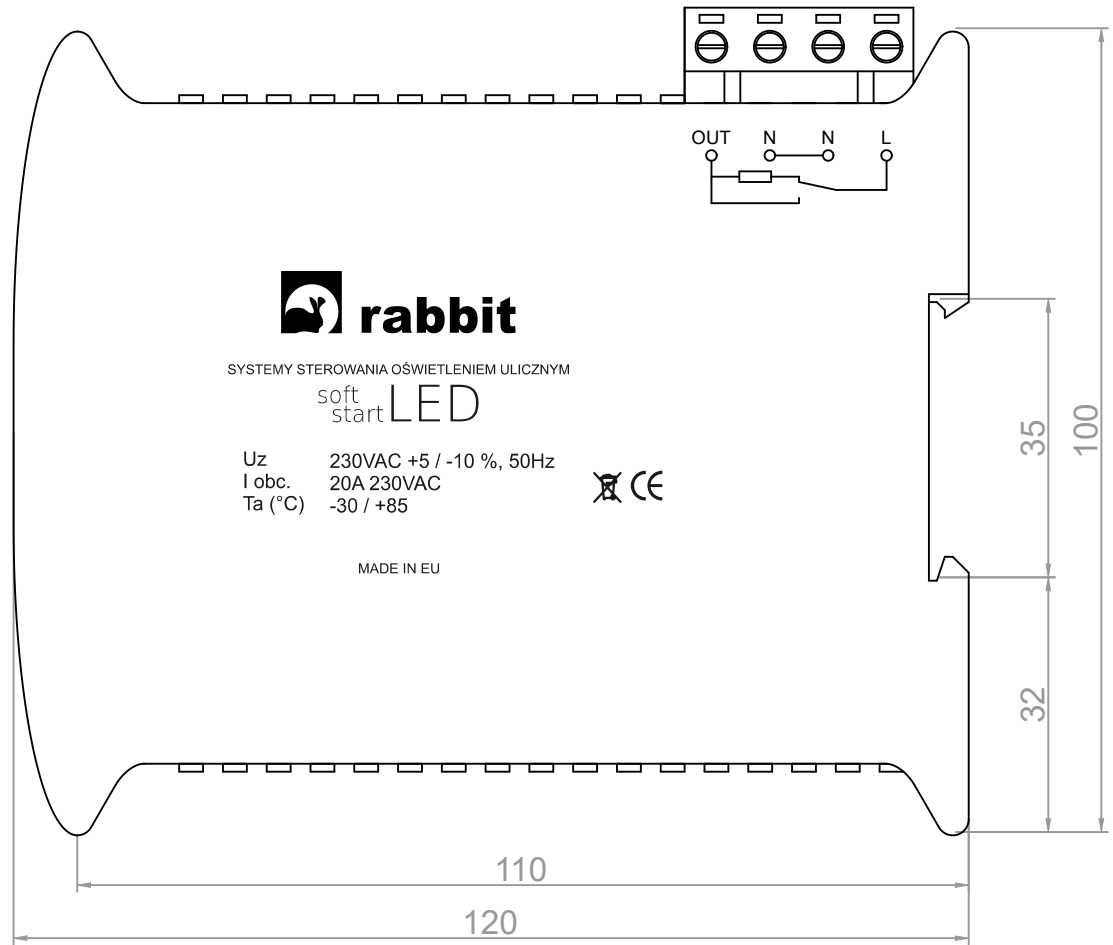

rabbit SYSTEMY STEROWANIA OŚWIETLENIEM ULICZNYM	Soft start LED - starting current limiter	
	Rabbit Sp. z o.o. ul. Krakowska 141-155, 50-428 Wrocław tel. +48 71 328 50 65 projekty@rabbit.pl www.rabbit.pl	Soft start LED DIN A4
	Page: 2 / 2	Date: 01.04.2022
		Scale: 1:1