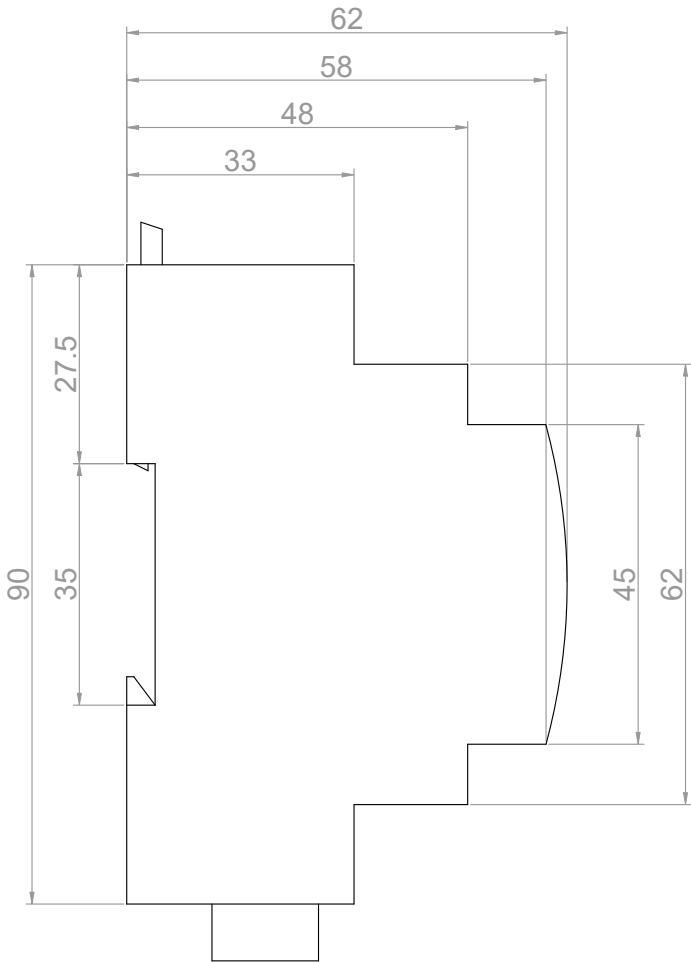

Note: The device view on the diagram does not reflect the actual dimensions of the device.

Output for DALI/1-10V interface luminaires

 <p>LightSport - wiring diagram for CPA net controller</p>	Rabbit Sp. z o.o. ul. Krakowska 141-155, 50-428 Wrocław tel. +48 71 328 50 65 projekty@rabbit.pl www.rabbit.pl	Page: 1 / 2	Date: 01.04.2022
		DIN A4	Scale: ..