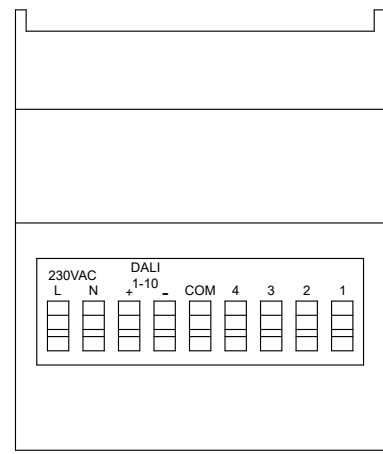

Note: The device view on the diagram does not reflect the actual dimensions of the device.

Output for DALI/1-10V interface luminaires

 <p>LightSport - wiring diagram for CPA net controller</p>	Rabbit Sp. z o.o. ul. Krakowska 141-155, 50-428 Wrocław tel. +48 71 328 50 65 projekty@rabbit.pl www.rabbit.pl	Page: 1 / 2	Date: 01.04.2022
		DIN A4	Scale: ..