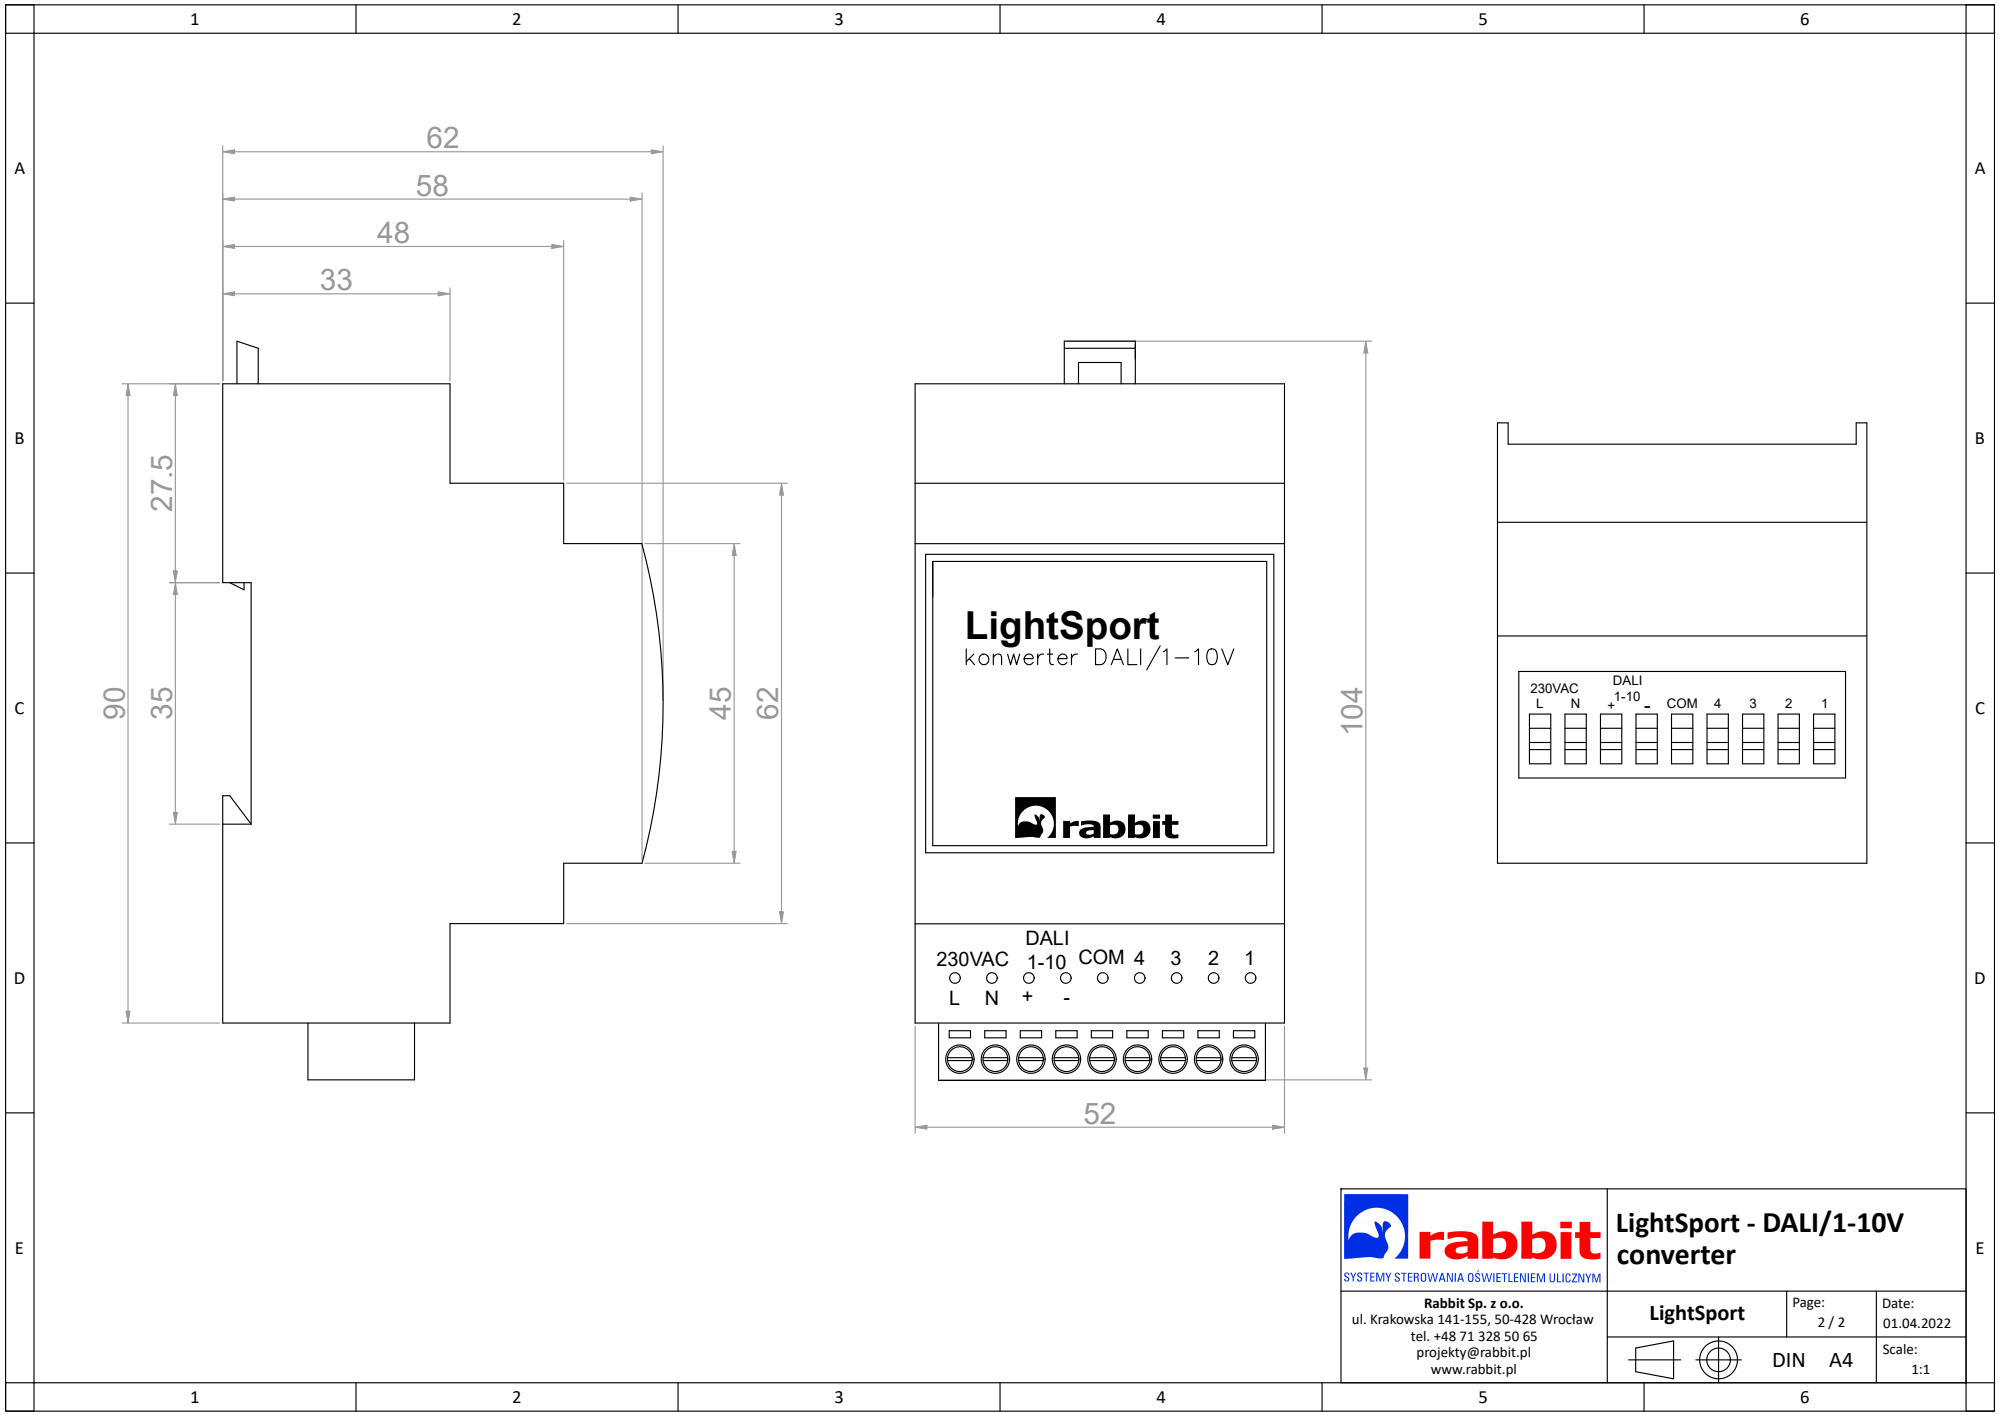

Note: The device view on the diagram does not reflect the actual dimensions of the device.

Output for DALI/1-10V interface luminaires

 <p>LightSport - wiring diagram for CPA net controller</p>	Rabbit Sp. z o.o. ul. Krakowska 141-155, 50-428 Wrocław tel. +48 71 328 50 65 projekty@rabbit.pl www.rabbit.pl	Page: 1 / 2	Date: 01.04.2022
		DIN A4	Scale: ..