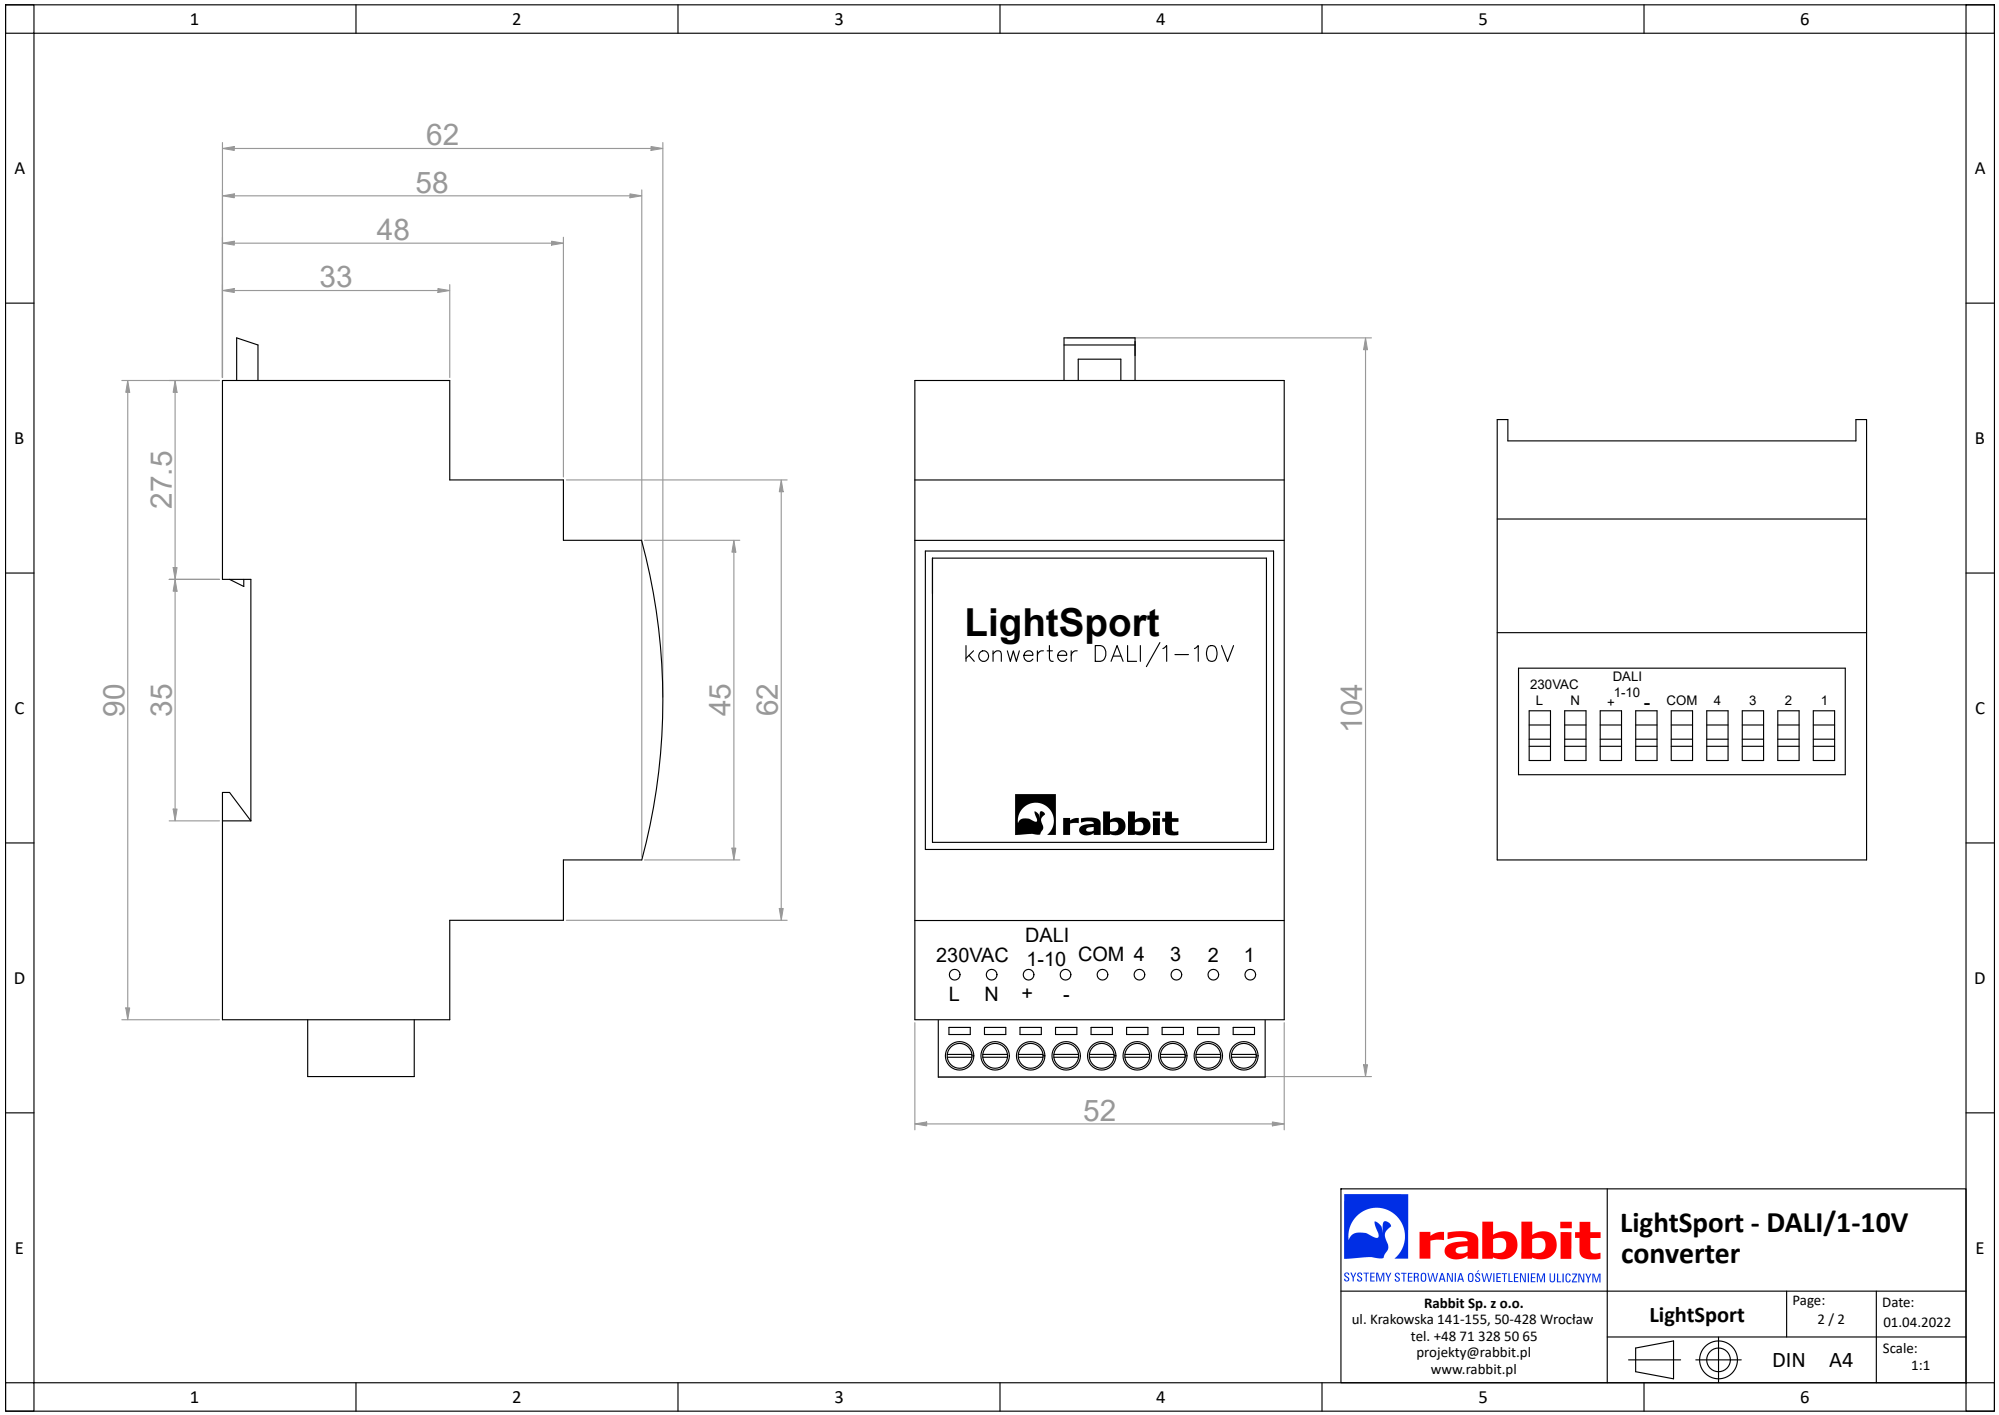

rabbit
SYSTEMY STEROWANIA OŚWIETLENIEM ULICZNYM

Rabbit Sp. z o.o.
ul. Krakowska 141-155, 50-428 Wrocław
tel. +48 71 328 50 65
projekty@rabbit.pl
www.rabbit.pl

LightSport - DALI/1-10V converter

LightSport	Page: 2 / 2	Date: 01.04.2022
	DIN A4	Scale: 1:1